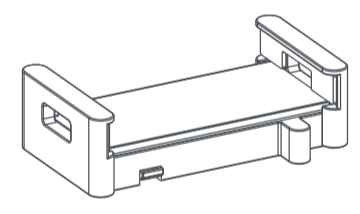

1 kg

max 15"

VESA

- A (x1) Clamp
- B (x2) M4x8
- C (x2) D5

Separate the waste
Differenzia i Rifiuti

<http://www.oneforall.com/documents>

Universal Electronics B.V. - Europe & International
 PO. Box 3332, 7500 DH Enschede
 The Netherlands
 DNR0040
 713637
 RDN-11203.24

START

1

2

Clamp Width: 115-200mm

Click this button to extend the clamp width to suit your needs.

Clamp Width: 200-265mm

FINISH