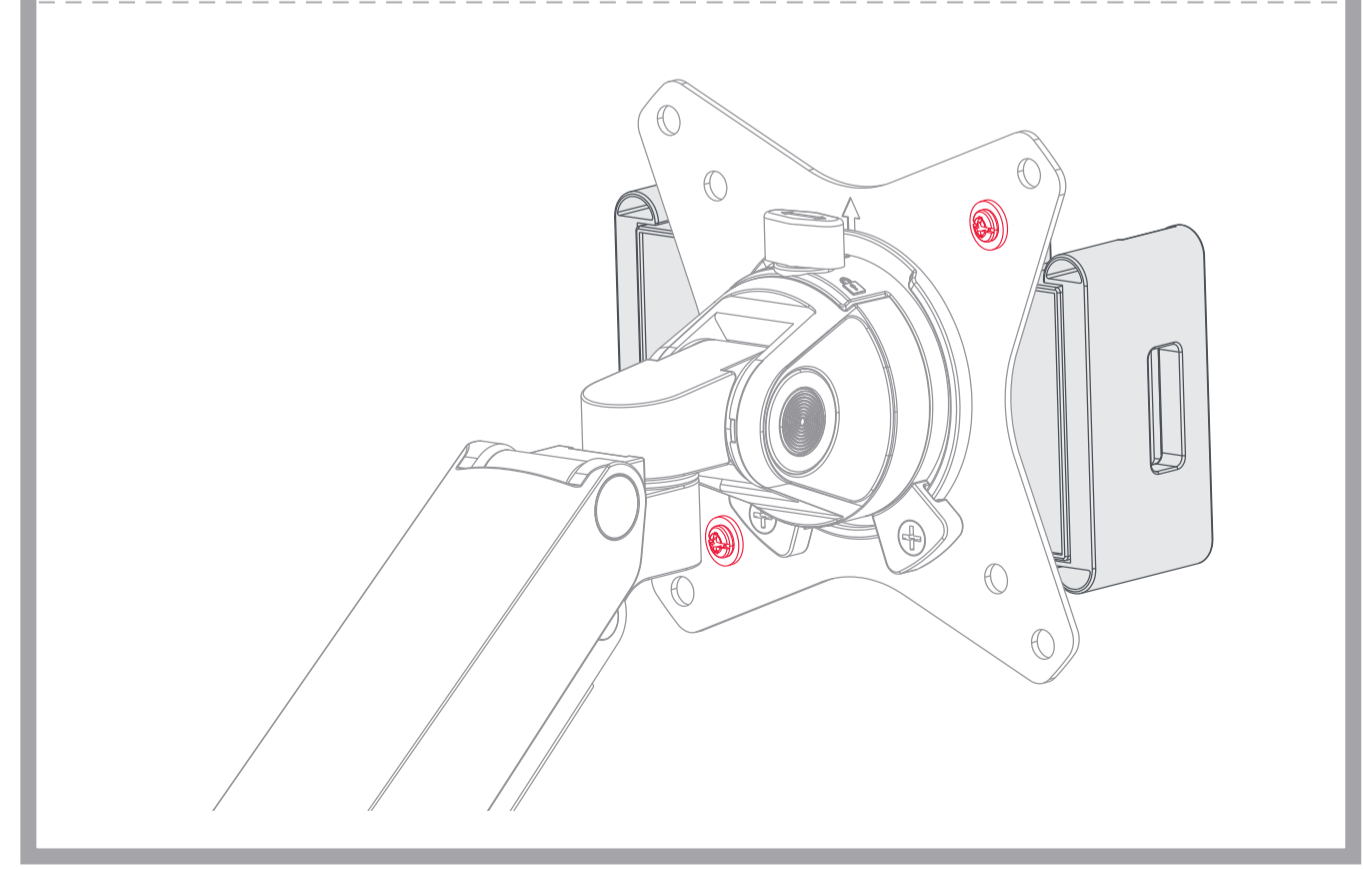

1 kg

max 15"

VESA

- A (x1) Clamp
- B (x2) M4x8
- C (x2) D5

Separate the waste
Differenzia i Rifiuti

<http://www.oneforall.com/documents>

Universal Electronics B.V. - Europe & International
 PO. Box 3332, 7500 DH Enschede
 The Netherlands
 DNR0040
 713637
 RDN-11203.24

START

1

2

Clamp Width: 115-200mm

Click this button to extend the clamp width to suit your needs.

Clamp Width: 200-265mm

FINISH