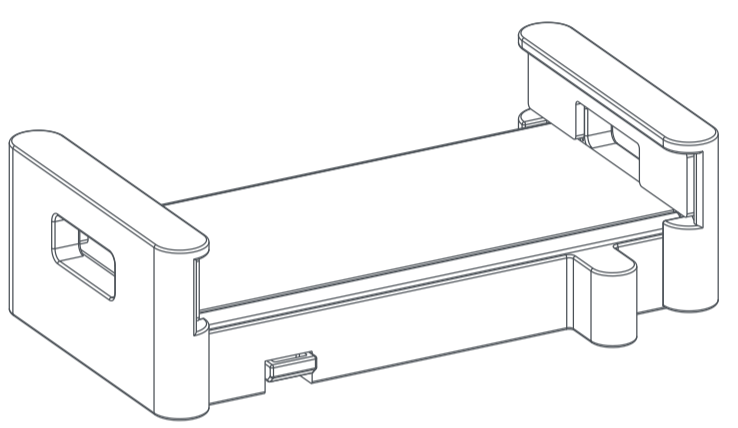

1 kg

max 15"

VESA

- A (x1) Clamp
- B (x2) M4x8
- C (x2) D5

Separate the waste
Differenzia i Rifiuti

<http://www.oneforall.com/documents>

Universal Electronics B.V. - Europe & International
 PO. Box 3332, 7500 DH Enschede
 The Netherlands
 DNR0040
 713637
 RDN-11203.24

START

1

2

Clamp Width: 115-200mm

Click this button to extend the clamp width to suit your needs.

Clamp Width: 200-265mm

FINISH